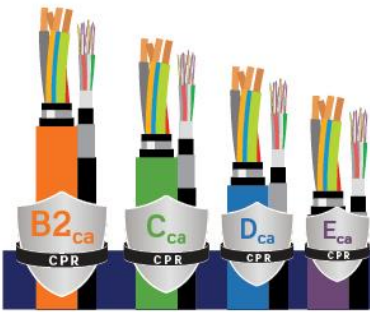

CPR-Compliant Copper & Fibre Cables Available

Brand-Rex.co.uk/technology/cpr

FIBRE CABLES (CONTINUED)

EuroClass Eca - FibrePlus		Duct Grade Multi Loose Tube (MLT), Universal Continued
Part Number	Description	
HF008S96WLU-Eca	Duct Grade MLT - 8 Element 8x12 Universal LSHF/LSZH - OS2 / 96 Fibre - Euroclass Eca	
HF062S96WLU-Eca	Duct Grade MLT - 8 Element 8x12 Universal LSHF/LSZH - OM1 / 96 Fibre - Euroclass Eca	
HF050S96WLU-Eca	Duct Grade MLT - 8 Element 8x12 Universal LSHF/LSZH - OM2 / 96 Fibre - Euroclass Eca	
HFOM3S96WLU-Eca	Duct Grade MLT - 8 Element 8x12 Universal LSHF/LSZH - OM3 / 96 Fibre - Euroclass Eca	

EuroClass Eca - FibrePlus		Mini Unitube, Universal
Part Number	Description	
HF008UNI1902LU-Eca 3.4mm	Mini Unitube Cable - Universal LSHF/LSZH - 008 / 2 Fibre - Euroclass Eca	
HF008UNI1904LU-Eca 3.4mm	Mini Unitube Cable - Universal LSHF/LSZH - 008 / 4 Fibre - Euroclass Eca	
HF062UNI1902LU-Eca 3.4mm	Mini Unitube Cable - Universal LSHF/LSZH - OM1 / 2 Fibre - Euroclass Eca	
HF062UNI1904LU-Eca 3.4mm	Mini Unitube Cable - Universal LSHF/LSZH - OM1 / 4 Fibre - Euroclass Eca	
HF050UNI1902LU-Eca 3.4mm	Mini Unitube Cable - Universal LSHF/LSZH - OM2 / 2 Fibre - Euroclass Eca	
HF050UNI1904LU-Eca 3.4mm	Mini Unitube Cable - Universal LSHF/LSZH - OM2 / 4 Fibre - Euroclass Eca	
HFOM3UNI1902LU-Eca 3.4mm	Mini Unitube Cable - Universal LSHF/LSZH - OM3 / 2 Fibre - Euroclass Eca	
HFOM3UNI1904LU-Eca 3.4mm	Mini Unitube Cable - Universal LSHF/LSZH - OM3 / 4 Fibre - Euroclass Eca	
HFOM4UNI1902LU-Eca 3.4mm	Mini Unitube Cable - Universal LSHF/LSZH - OM4 / 2 Fibre - Euroclass Eca	
HFOM4UNI1904LU-Eca 3.4mm	Mini Unitube Cable - Universal LSHF/LSZH - OM4 / 4 Fibre - Euroclass Eca