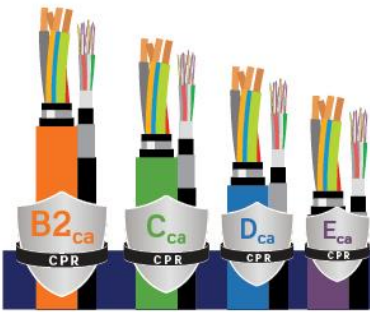

CPR-Compliant Copper & Fibre Cables Available

Brand-Rex.co.uk/technology/cpr

FIBRE CABLES (CONTINUED)