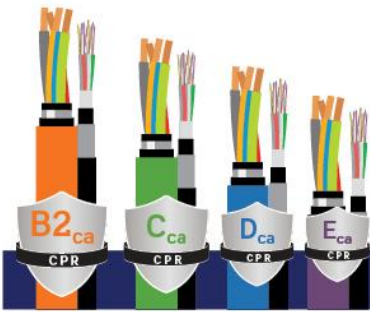

CPR-Compliant Copper & Fibre Cables Available

Brand-Rex.co.uk/technology/cpr

HF062S36WLSTALU-Eca	Twin Sheath ST Armoured MLT - 6 Element 3x12 Universal LSHF/LSZH - OM1 / 36 Fibre - Euroclass Eca
HF050S36WLSTALU-Eca	Twin Sheath ST Armoured MLT - 6 Element 3x12 Universal LSHF/LSZH - OM2 / 36 Fibre - Euroclass Eca
HFOM3S36WLSTALU-Eca	Twin Sheath ST Armoured MLT - 6 Element 3x12 Universal LSHF/LSZH - OM3 / 36 Fibre - Euroclass Eca
HFOM4S36WLSTALU-Eca	Twin Sheath ST Armoured MLT - 6 Element 3x12 Universal LSHF/LSZH - OM4 / 36 Fibre - Euroclass Eca
HF008S36WLSTALU-Eca	Twin Sheath ST Armoured MLT - 6 Element 3x12 Universal LSHF/LSZH - OS2 / 36 Fibre - Euroclass Eca
HF062S12WLSTALU-Eca 4FT	Twin Sheath ST Armoured MLT - 6 Element 3x4 Universal LSHF/LSZH - OM1 / 12 Fibre - Euroclass Eca

FIBRE CABLES (CONTINUED)