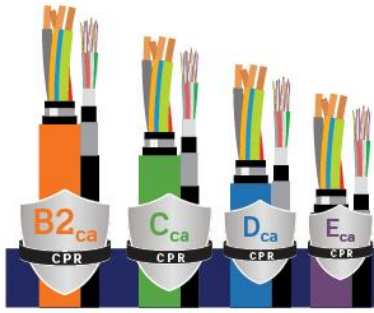

CPR-Compliant Copper & Fibre Cables Available

Brand-Rex.co.uk/technology/cpr

GFOM3MDT72RRLU-B2ca	72 Fibre Multimode OM3 Multi Dry Loose Tube Cable - Universal LSHF/LSZH - EuroClass B2ca
GFOM4MDT36RRLU-B2ca	36 Fibre Multimode OM4 Multi Dry Loose Tube Cable - Universal LSHF/LSZH - EuroClass B2ca
GFOM4MDT48RRLU-B2ca	48 Fibre Multimode OM4 Multi Dry Loose Tube Cable - Universal LSHF/LSZH - EuroClass B2ca
GFOM4MDT60RRLU-B2ca	60 Fibre Multimode OM4 Multi Dry Loose Tube Cable - Universal LSHF/LSZH - EuroClass B2ca
GFOM4MDT72RRLU-B2ca	72 Fibre Multimode OM4 Multi Dry Loose Tube Cable - Universal LSHF/LSZH - EuroClass B2ca